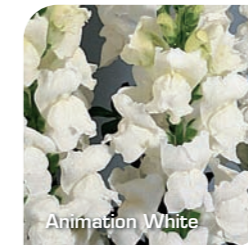

Cool

10 - 6 25 - 14 37 - 45

Antirrhinum Cool

Bronze
Crimson
Orange Bicolor
Rose
White
Yellow

Maryland

10 - 6 18 - 7 10 - 12 29 - 30 47 - 10

Antirrhinum Maryland

Appleblossom
Crimson
Lavender
White

Animation

10 - 6 18 - 9 10 - 12 28 - 30 47 - 10

Antirrhinum Animation

Orange Dark
White

Winter Euro

10 - 6 18 - 7 9 - 12 1 - 10

Antirrhinum Winter Euro

Rose
Yellow

Monaco

10 - 6 18 - 9 10 - 28 10 - 13 32 - 34

Antirrhinum Monaco

Red
Rose
Violet
White
Yellow