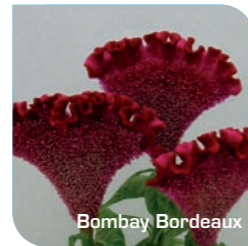

Sunday®

NEW

**Celosia
Sunday®**

- Bronze
- Dark Pink
- Orange
- Red
- Salmon
- Winered

Sunday Bronze

Sunday Red

Sunday Dark Pink

Sunday Orange

Sunday Salmon

Sunday Winered

Florensis Cut Flowers B.V.

Lavendelweg 10
1435 EW Rijsenhout
The Netherlands

Phone : +31 297 383030
Fax : +31 297 383040

cutflowers@florensis.com
www.florensis.com

Bombay®

Celosia Bombay®

- Bordeaux
- Candy NEW
- Cherry
- Cream NEW
- Fidor
- Figo
- Filemon
- Flora
- Fire
- Firosa
- Fivio NEW
- Pink
- Purple
- Sunshine NEW

Bombay Bordeaux

Bombay Fidor

Bombay Candy

Bombay Cherry

Bombay Cream

Bombay Figo