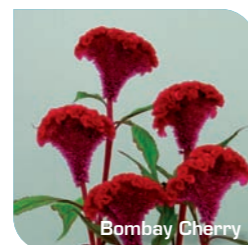

Sunday®

NEW

**Celosia
Sunday®**

- Bronze
- Dark Pink
- Orange
- Red
- Salmon
- Winered

Sunday Bronze

Sunday Red

Sunday Dark Pink

Sunday Orange

- Bordeaux
- Candy NEW
- Cherry
- Cream NEW
- Fidor
- Figo
- Filemon
- Flora
- Fire
- Firosa
- Fivio NEW
- Pink
- Purple
- Sunshine NEW

Bombay Bordeaux

Bombay Fidor

Bombay Candy

Bombay Cherry

Bombay Cream

Bombay Figo

Bombay Filemon

Bombay Flora

Bombay Fire

Bombay Firosa

Bombay Fivio

Bombay Pink

Bombay Purple

Bombay Sunshine