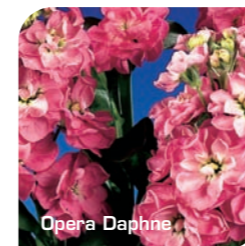

Opera Francesca

Opera Deborah

Opera Daphne