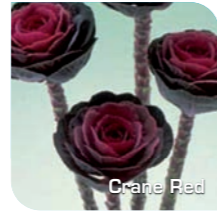

Brassica Crane

Crane
White
Rose
Red

Delphinium Guardian

Guardian
Blue
White

Tanacetum parthenium

Vegmo
Single
Snowball
Sunny Ball
Yellow

Trachelium caeruleum Lake Michigan

Lake Michigan
Purple
Blue
White