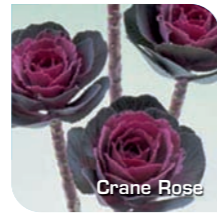

Brassica Crane

Crane
White
Rose
Red

Delphinium Guardian

Guardian
Blue
White

Tanacetum parthenium

Vegmo
Single
Snowball
Sunny Ball
Yellow

Trachelium caeruleum Lake Michigan

Lake Michigan
Purple
Blue
White